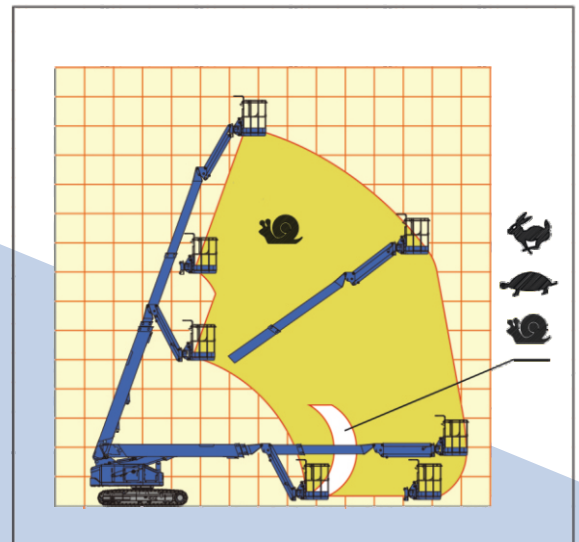

→ Nagano 15TJC

Telescopic crawler boom

When difficult areas need to be reached, the easy-to-store and versatile 15TJC helps you reach up, over and around.

*We take service
to a higher level*

STANDARD FEATURES

- ✓ 360 °
- ✓ Jib
- ✓ Low emission engine
- ✓ Full range traveling
- ✓ Low ground pressure
- ✓ Steel tracks with grey non marking pads
- ✓ Auxiliary lowering control
- ✓ LED Lighting system

MODEL	15TJC
Max load capacity	250 kg
Tilt	5 °
Platform size	1,77 x 0,73 x 1,10 m
Max work height	14,78 m
Max outreach	11,18 m

MODEL		15TJC
SPECIFICATIONS	Max work height	14,78 m
	Max outreach	11,18 m
	Allowable tilt	5 °
	Max load capacity	250 kg
	Platform size (L x W x H)	1,77 x 0,73 x 1,10 m
	Swing angle basket	L90 ~ R90 °
	Transport dims (L x W x H)	8,27 x 2,25 x 2,31 m
	Machine weight	9.000 kg
TRA	Travel speeds	0,9 / 1,5 / 2,7 km/h
POWER SOURCE	Engine type	Kubota D1305
	Rated power	17,5 / 2400 kW/min
	Fuel tank capacity	100 l
SAFETY DEVICES	Emergency stop	✓
	Food switch / Enabling switch	✓
	Auxiliary lowering control	✓
	Overload sensing system	✓
	Battery isolator switch	✓
	LED lighting	✓