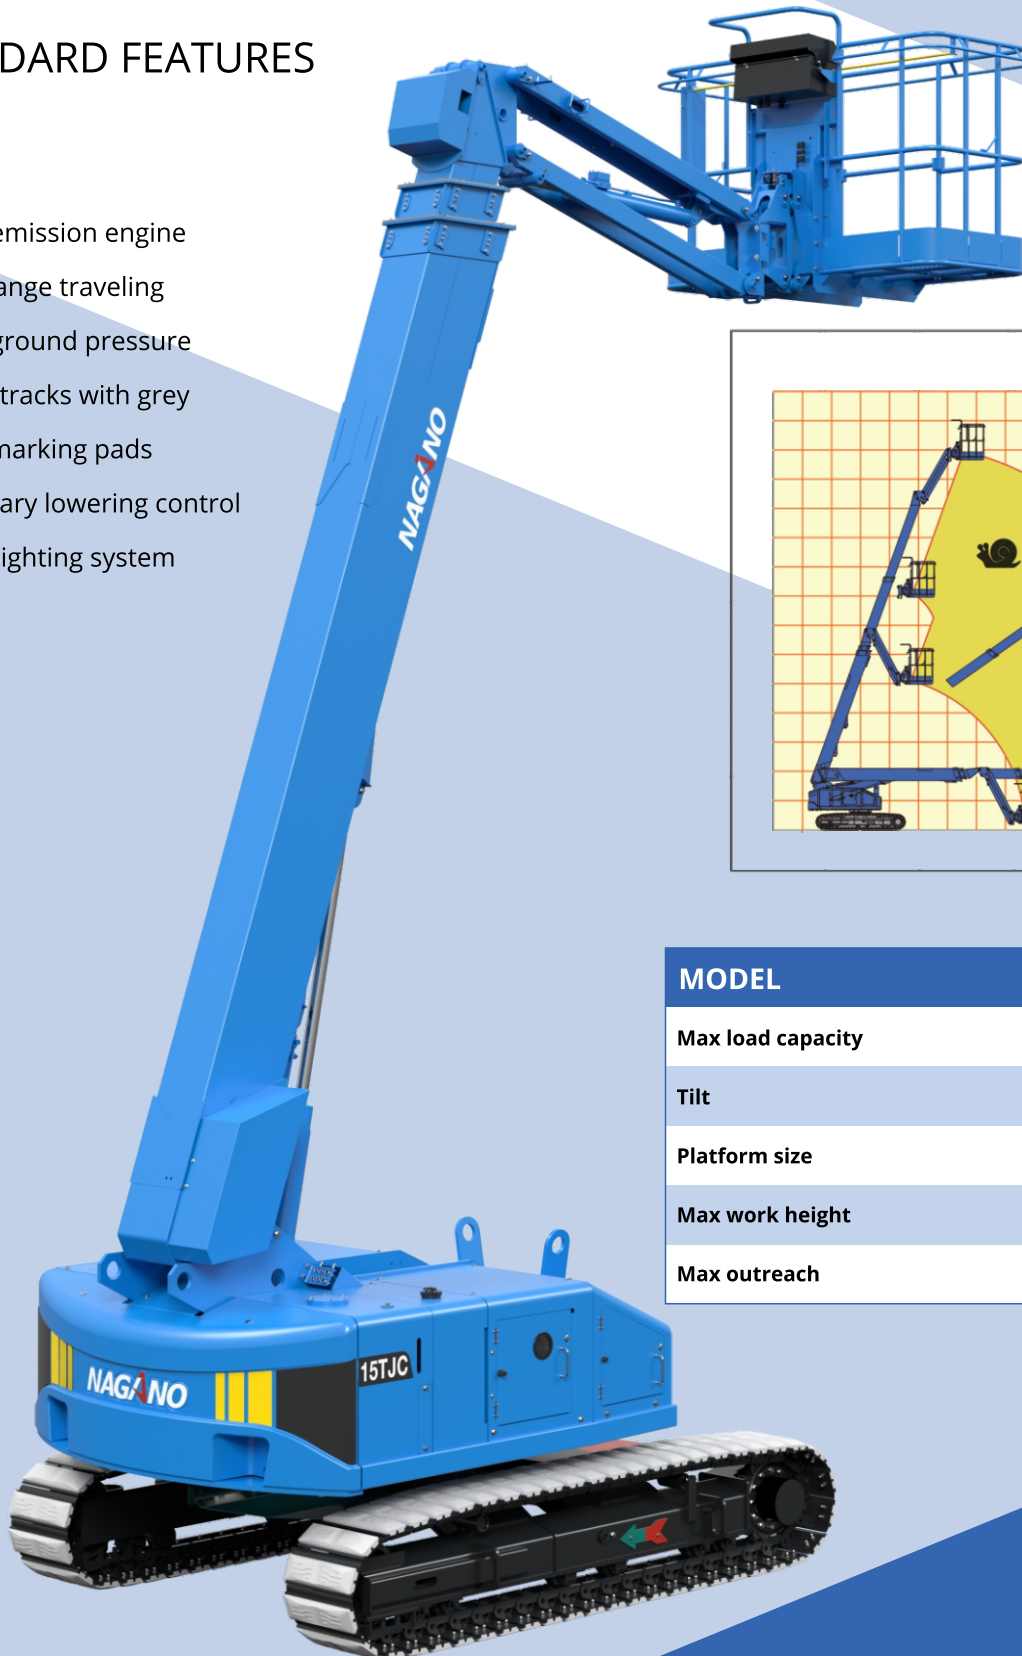

→ Nagano 15TJC

Telescopic crawler boom

When difficult areas need to be reached, the easy-to-store and versatile 15TJC helps you reach up, over and around.

*We take service
to a higher level*

STANDARD FEATURES

- ✓ 360 °
- ✓ Jib
- ✓ Low emission engine
- ✓ Full range traveling
- ✓ Low ground pressure
- ✓ Steel tracks with grey non marking pads
- ✓ Auxiliary lowering control
- ✓ LED Lighting system

MODEL	15TJC
Max load capacity	250 kg
Tilt	5 °
Platform size	1,77 x 0,73 x 1,10 m
Max work height	14,78 m
Max outreach	11,18 m

MODEL		15TJC
SPECIFICATIONS	Max work height	14,78 m
	Max outreach	11,18 m
	Allowable tilt	5 °
	Max load capacity	250 kg
	Platform size (L x W x H)	1,77 x 0,73 x 1,10 m
	Swing angle basket	L90 ~ R90 °
	Transport dims (L x W x H)	8,27 x 2,25 x 2,31 m
	Machine weight	9.000 kg
TRA	Travel speeds	0,9 / 1,5 / 2,7 km/h
POWER SOURCE	Engine type	Kubota D1305
	Rated power	17,5 / 2400 kW/min
	Fuel tank capacity	100 l
SAFETY DEVICES	Emergency stop	✓
	Food switch / Enabling switch	✓
	Auxiliary lowering control	✓
	Overload sensing system	✓
	Battery isolator switch	✓
	LED lighting	✓